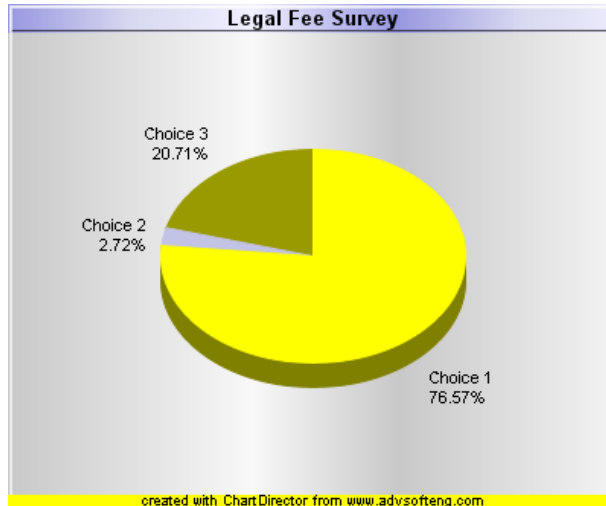

Branch Forum = Farmers Branch News & Analysis

- HOME
- ABOUT US
- SURVEY
- IN THE NEWS
- OUR ISSUES
- GET INVOLVED
- CONTRIBUTE
- CONTACT US

Legal Fee Survey Results

- Choice 1:** The \$3.2 million already spent is enough.
- Choice 2:** Another big expenditure to take it through the next level.
- Choice 3:** Whatever it takes to eventually get it to the US Supreme Court.

\$ ★ !

Contribute
Volunteer
Tell-A-Friend

Stay informed - sign up today!

To help us prevent spam, please type the characters in the image below:

87485275

Submit

Already signed up?
[Click here](#) to log in.